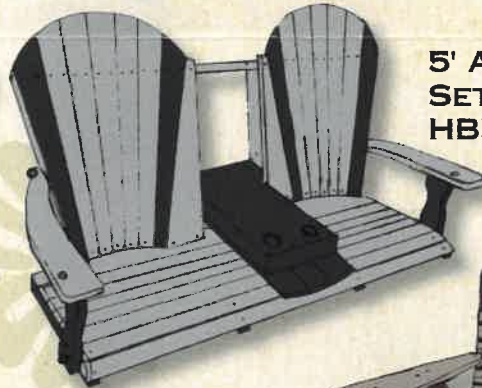

# SWINGS & GLIDERS

**FOLDING ADIRONDACK CHAIR  
HBFC**

**2' PLAIN  
GLIDER**

**5' SETTEE SWING HB5SE**  
- CUP HOLDER CONSOLE FOLDS UP FOR STORAGE  
- AVAILABLE WITH STRAIGHT BACK OPTION (NO CUP HOLDER CONSOLE)  
- NOT AVAILABLE IN OTHER SIZES

**TILT BACK CHAIR  
HBTC**

**5' ADIRONDACK  
SETTEE SWING  
HB5SET**

**2' PLAIN  
GLIDER**

**4' PLAIN GLIDER  
HB4GL**

**4' PLAIN  
SWING  
HB4SW**

**5' PLAIN SETTEE  
GLIDER  
HB5SGL**

**5' SETTEE GLIDER  
HB5SGL**