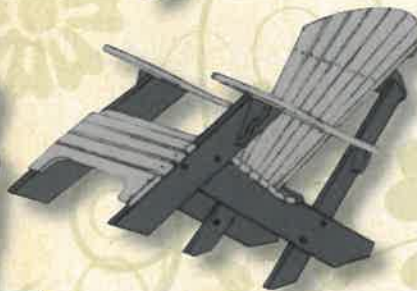

# SWINGS & GLIDERS

**FOLDING ADIRONDACK CHAIR  
HBFC**

**2' PLAIN  
GLIDER**

**5' SETTEE SWING HB5SE**  
- CUP HOLDER CONSOLE FOLDS UP FOR STORAGE  
- AVAILABLE WITH STRAIGHT BACK OPTION (NO CUP HOLDER CONSOLE)  
- NOT AVAILABLE IN OTHER SIZES

**TILT BACK CHAIR  
HBTC**

**5' ADIRONDACK  
SETTEE SWING  
HB5SET**

**2' PLAIN  
GLIDER**

**4' PLAIN GLIDER  
HB4GL**

**4' PLAIN  
SWING  
HB4SW**

**5' PLAIN SETTEE  
GLIDER  
HB5SGL**

**5' SETTEE GLIDER  
HB5SGL**